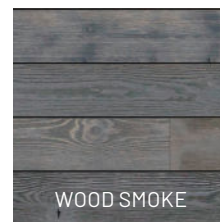

The tongue-and-groove planks can be installed on both interior and exterior walls and ceilings with recommended stainless-steel fasteners. What's more, this siding collection is available in natural or in a variety of on-trend colors, all which feature a one-of-a-kind brushed finish.

CLADDING PROFILES

T&G nickel gap reveal end-matched

WP4/T&G V-groove joint and end-matched (special order)

NATURAL

GLACIER

BIG SKY

LOST TRAIL

BACK COUNTRY

VG HEMLOCK NATURAL

TIMBER RIDGE

WOOD SMOKE

BLACK FOREST (new for 2023)

Widths 1x6, 1x8 | Thickness 1 1/16 in | Lengths 10, 12, 14, 16 ft. 10-16 ft. lengths come in random length tallies. Matching trim and fascia are also available.