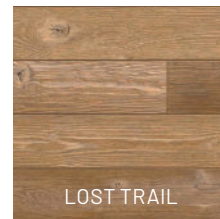

CLADDING PROFILES

T&G nickel gap reveal end-matched

WP4/T&G V-groove joint and end-matched (special order)

NATURAL

GLACIER

BIG SKY

LOST TRAIL

BACK COUNTRY

VG HEMLOCK NATURAL

TIMBER RIDGE

WOOD SMOKE

BLACK FOREST (new for 2023)

Widths 1x6, 1x8 | Thickness 1 1/16 in | Lengths 10, 12, 14, 16 ft. 10-16 ft. lengths come in random length tallies. Matching trim and fascia are also available.