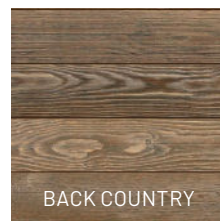

CLADDING PROFILES

T&G nickel gap reveal end-matched

WP4/T&G V-groove joint and end-matched (special order)

NATURAL

GLACIER

BIG SKY

LOST TRAIL

BACK COUNTRY

VG HEMLOCK NATURAL

TIMBER RIDGE

WOOD SMOKE

BLACK FOREST (new for 2023)

Widths 1x6, 1x8 | Thickness 1 1/16 in | Lengths 10, 12, 14, 16 ft. 10-16 ft. lengths come in random length tallies. Matching trim and fascia are also available.