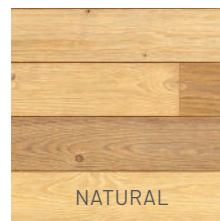

The tongue-and-groove planks can be installed on both interior and exterior walls and ceilings with recommended stainless-steel fasteners. What's more, this siding collection is available in natural or in a variety of on-trend colors, all which feature a one-of-a-kind brushed finish.

NATURALLY MADE

Thermally modified wood is an all-natural process that incorporates heat, pressure, and nitrogen to alter the wood fiber at a cellular level. The result is modified wood that's stable and lightweight with enhanced thermal insulation properties. The wood is richer in color for an exceptionally beautiful statement.

TIMBER RIDGE & NATURAL

GLACIER

BACK COUNTRY

BIG SKY

THERMALLY MODIFIED WOOD COLLECTION

Interior & Exterior Cladding

KEY FEATURES

- Sourced and manufactured in North America
- All-natural preservation process
- 20-year limited warranty (rot/decay)
- Very stable with minimal cupping or warping
- Natural wood finish or colorfully pre-painted
- Common patterns that are easy to install
- End-matched profile for faster install and less waste

CLADDING PROFILES

T&G nickel gap reveal end-matched

WP4/T&G V-groove joint and end-matched (special order)

NATURAL

GLACIER

BIG SKY

LOST TRAIL

BACK COUNTRY